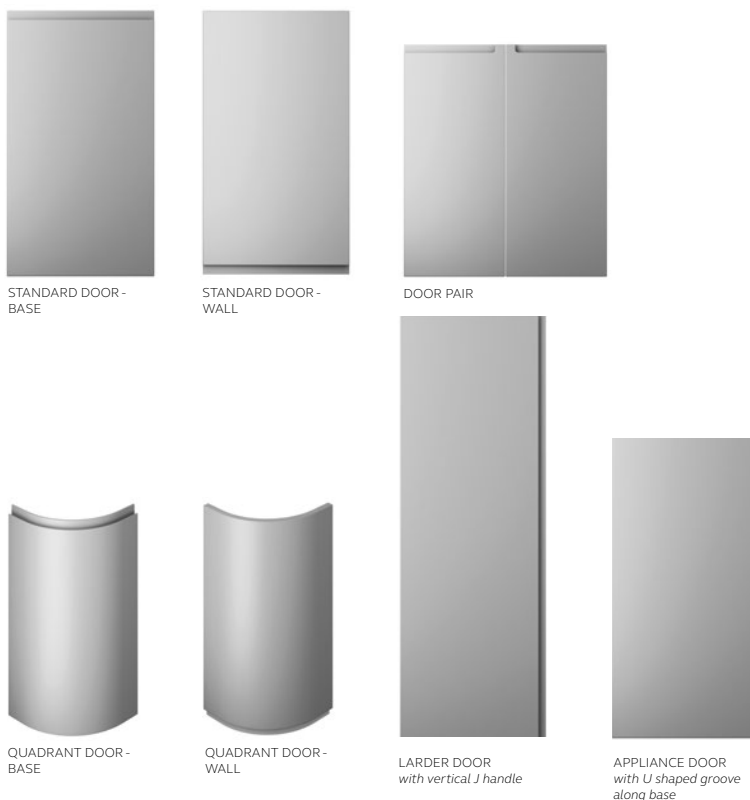

STANDARD DRAWERFRONTS & DOORS

- 115 x 597 slab
- 140 x 297
- 140 x 397
- 140 x 447
- 140 x 497
- 140 x 597
- 140 x 797
- 140 x 897
- 140 x 997
- 175 x 397
- 175 x 497
- 175 x 597
- 283 x 497
- 283 x 597
- 283 x 797
- 283 x 897
- 283 x 997
- 355 x 497
- 355 x 597
- 355 x 797
- 355 x 897
- 355 x 997
- 450 x 597
- 495 x 597
- 570 x 297
- 570 x 397
- 570 x 447
- 570 x 497
- 570 x 597
- 645 x 597
- 715 x 147
- 715 x 257
- 715 x 271 pair
- 715 x 297
- 715 x 311 pair
- 715 x 347
- 715 x 397
- 715 x 447
- 715 x 497
- 715 x 547
- 715 x 597
- 895 x 297
- 895 x 347
- 895 x 397
- 895 x 447
- 895 x 497
- 895 x 597
- 980 x 597
- 1245 x 297
- 1245 x 397
- 1245 x 447
- 1245 x 497
- 1245 x 597
- 1245 x 597 appliance door
- 1965 x 497 larder door with vertical handle
- 1965 x 597 larder door with vertical handle
- 715 x 320 quadrant door for wall and base units

STANDARD DOORS