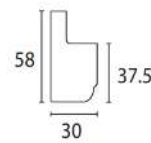

Cornice / Pelmet Profiles

So, you like the Eildon, now you want to check out some pricing...