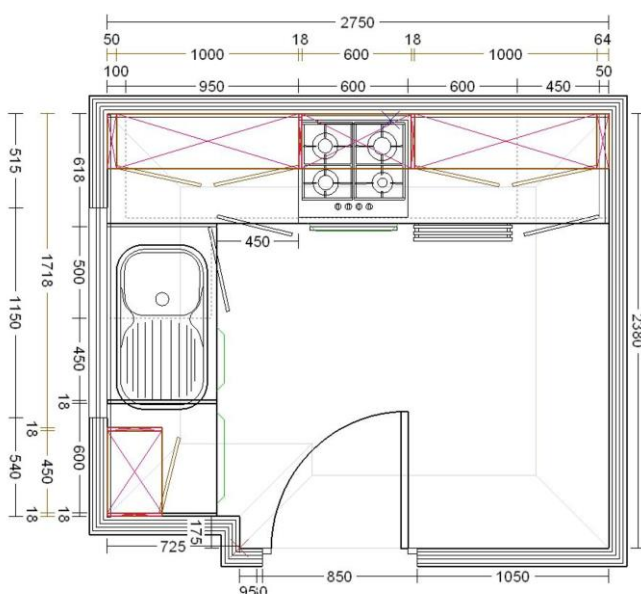

Worksurfaces

- x2 Egger 3000 x 600 x 40mm Worksurfaces.
- x2 Egger 3000 x 120 x 20mm Upstands.
- x1 Egger Worktop Installation Kit
- x1 Egger Seal

A Small Eildon Kitchen...

Units and Accessories	£5,400.42
Worksurfaces	£657.25

Total Inc. VAT £6,057.67

c/o Appliances	£1300.00
c/o Sink and Tap	£374.88
c/o Glass Splash Back	£125.00
c/o x5 LED Lights	£138.15
Dry Installation	£1,500.00