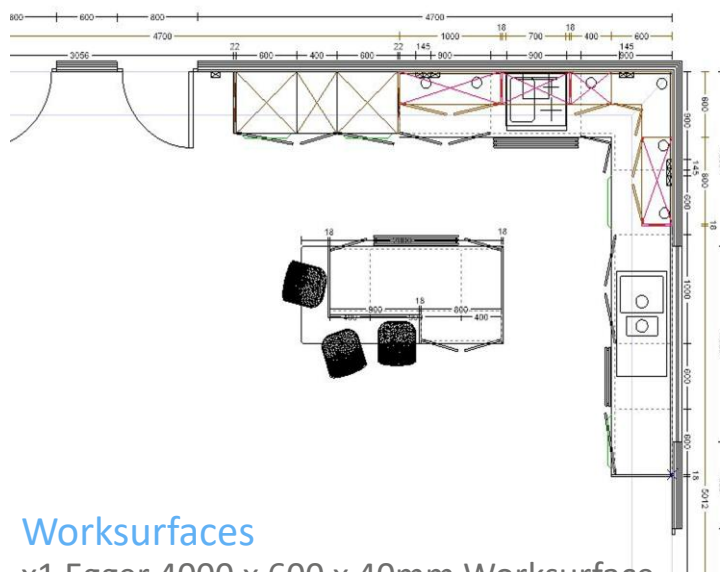

Eildon Eucalyptus

Eildon Large Kitchen

Complete Units and Accessories

- x1 Medium 70/30 Fridge Housing
- x1 Medium 400mm Larder Unit
- x1 Medium Oven/Combi Housing
- x3 Double Highline Base Units
- x3 Single Highline Base Units
- x1 L Shape Corner Base Unit
- x3 Various Size Drawer Packs
- x2 Double Wall Units
- x1 Single Wall Unit
- X1 L Shape Corner Wall Unit
- x2 715 x 597mm Appliance Doors
- x1 Cutlery Tray for 900mm Drawer
- x2 Tall End Panel
- x3 Base End Panels
- X1 Breakfast Bar Panel
- x4 Wall End Panels
- x5 Cornice/Pelmet, x5 Plinths
- x30 Handles (*H251.160.SS*)

Worksurfaces

- x1 Egger 4000 x 600 x 40mm Worksurface.
- x1 Egger 3000 x 600 x 40mm Worksurface.
- x1 Egger 2000 x 920 x 40mm Worksurface.
- x2 Egger 3000 x 120 x 20mm Upstands.
- x1 Egger Worktop Installation Kit
- x1 Egger Seal