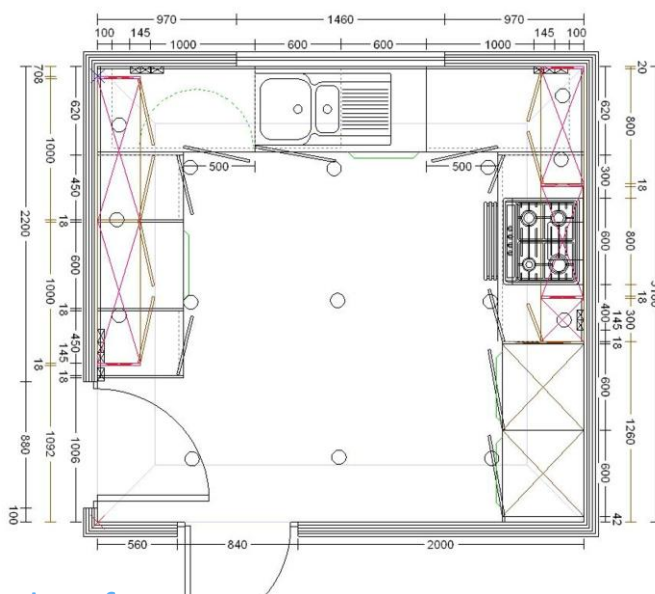

Worksurfaces

- x2 Egger 4000 x 600 x 40mm Worksurfaces.
- x3 Egger 3000 x 120 x 20mm Upstands.
- x2 Egger Worktop Installation Kit
- x1 Egger Seal

A Medium Eildon Kitchen...

Units and Accessories	£8,236.00
Worksurfaces	£873.48

Total Inc. VAT £11,677.12

<i>c/o Appliances</i>	<i>£2,414.00</i>
<i>c/o Sink and Tap</i>	<i>£391.68</i>
<i>c/o Glass Splash Back</i>	<i>£133.70</i>
<i>c/o x6 LED Lights</i>	<i>£156.62</i>
<i>Dry Installation</i>	<i>£2,100.00</i>