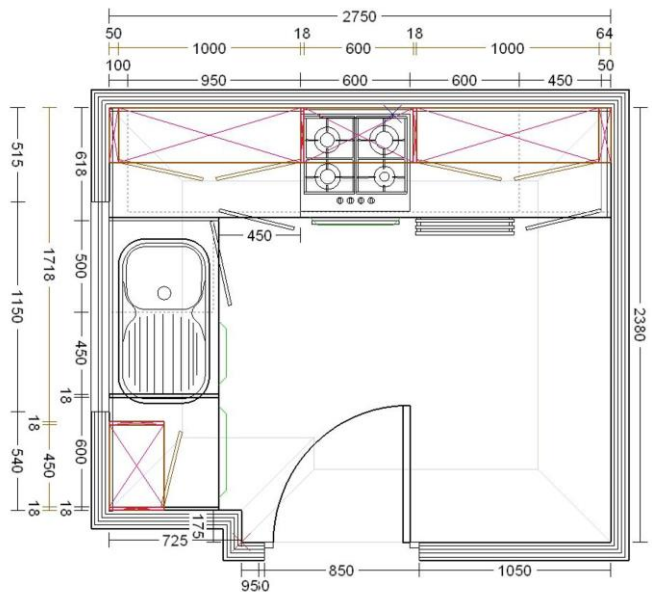

Worksurfaces

- x2 Egger 3000 x 600 x 40mm Worksurfaces.
- x2 Egger 3000 x 120 x 20mm Upstands.
- x1 Egger Worktop Installation Kit
- x1 Egger Seal

A Small Cosdon Kitchen...

Units and Accessories	£2,619.17
Worksurfaces	£657.25

Total Inc. VAT £3,276.42

c/o Appliances	£1,300.00
c/o Sink and Tap	£374.88
c/o Glass Splash Back	£125.00
c/o x5 LED Lights	£138.15
Dry Installation	£1,500.00