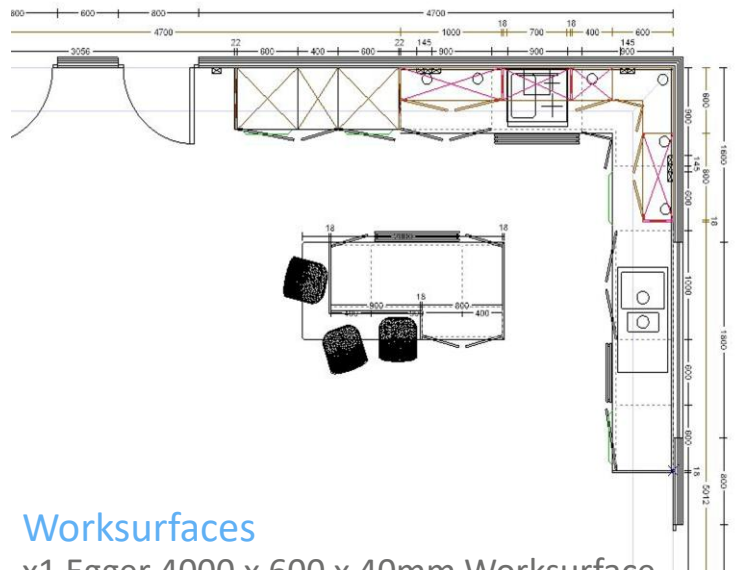

Worksurfaces

- x1 Egger 4000 x 600 x 40mm Worksurface.
- x1 Egger 3000 x 600 x 40mm Worksurface.
- x1 Egger 2000 x 920 x 40mm Worksurface.
- x2 Egger 3000 x 120 x 20mm Upstands.
- x1 Egger Worktop Installation Kit
- x1 Egger Seal