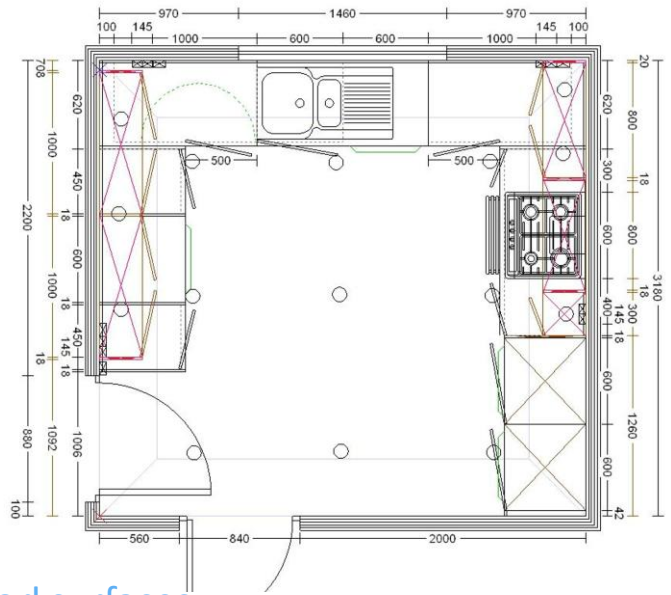

Worksurfaces

- x2 Egger 4000 x 600 x 40mm Worksurfaces.
- x3 Egger 3000 x 120 x 20mm Upstands.
- x2 Egger Worktop Installation Kit
- x1 Egger Seal

A Medium Cosdon Kitchen...

Units and Accessories	£4,345.12
Worksurfaces	£873.48

Total Inc. VAT £5,218.60

<i>c/o Appliances</i>	<i>£2,414.00</i>
<i>c/o Sink and Tap</i>	<i>£391.68</i>
<i>c/o Glass Splash Back</i>	<i>£133.70</i>
<i>c/o x6 LED Lights</i>	<i>£156.62</i>
<i>Dry Installation</i>	<i>£2,100.00</i>